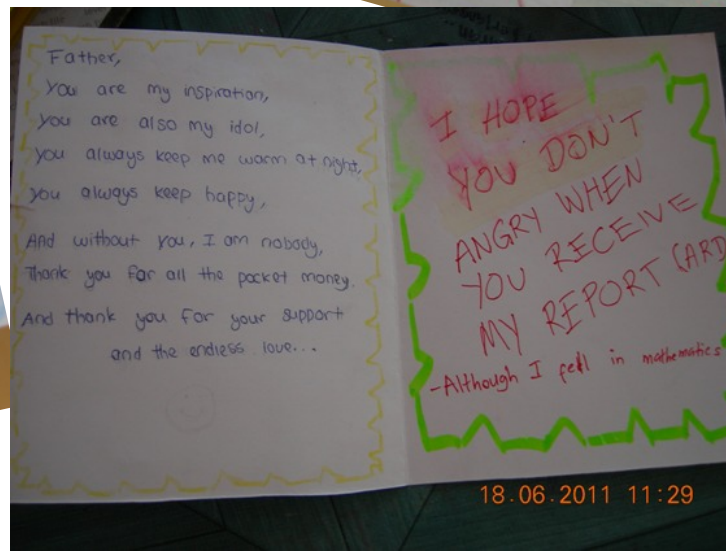

WE SHOW YOU WITH LOVE PROGRAMME (WSYWL): TEACHING STUDENTS WHO HAVE NOT ATTENDED SCHOOL FOR MORE THAN 28 DAYS

24th AUGUST 2010

Students' work – Father's Day 2011

Students' work – Teacher's Day 2012

S6 PROGRAMME