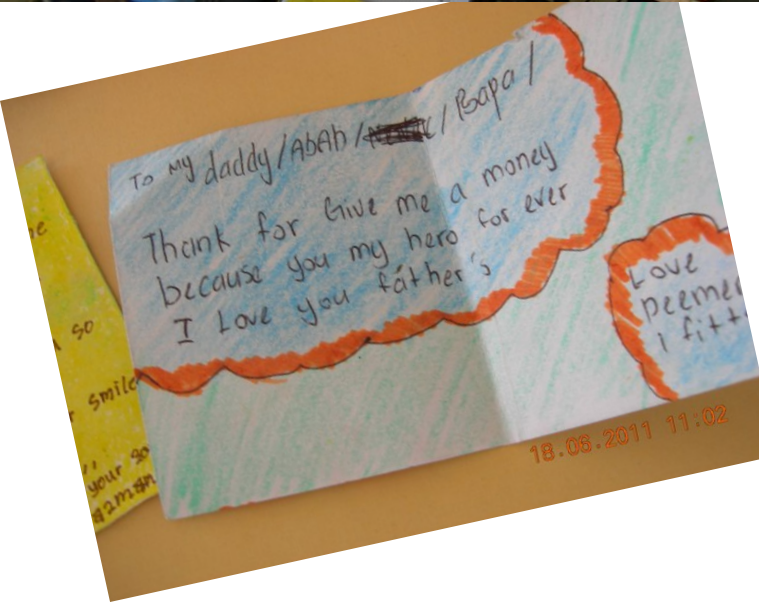

WE SHOW YOU WITH LOVE PROGRAMME (WSYWL): TEACHING STUDENTS WHO HAVE NOT ATTENDED SCHOOL FOR MORE THAN 28 DAYS

24th AUGUST 2010

Students' work – Father's Day 2011

Students' work – Teacher's Day 2012

S6 PROGRAMME

- **FREE MEAL COUPONS FOR STUDENTS SITTING FOR PUBLIC EXAMINATIONS**

OUTREACH PROGRAMME TO FEEDER SCHOOL: SK KOKOL, MENGGATAL

24 Mac 2011

**BERSAMA
MEMBUDAYAKAN "S5"**

SENYUM

SAPA

SALAM

SOPAN